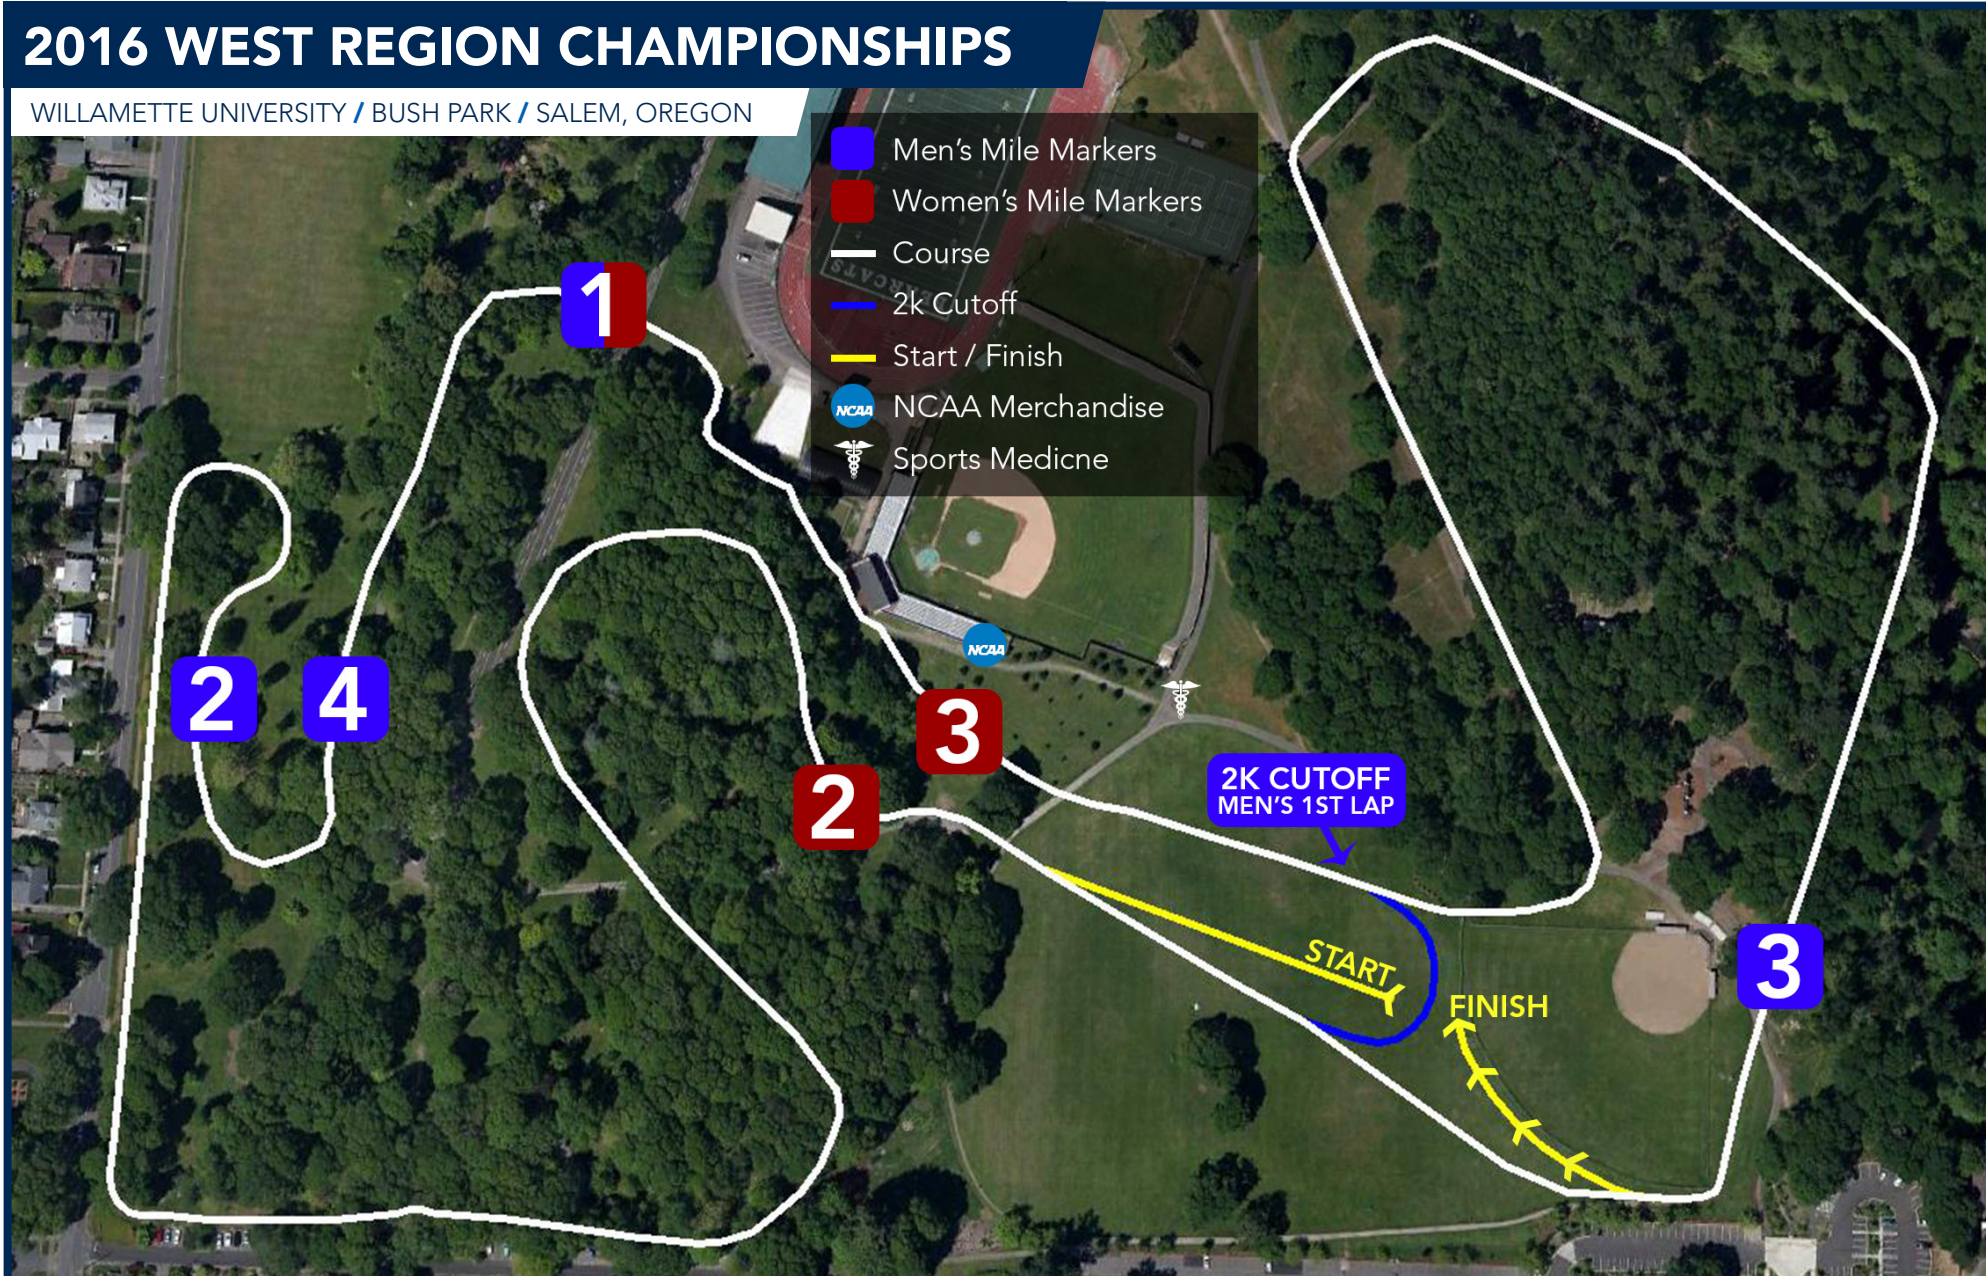

2016 WEST REGION CHAMPIONSHIPS

WILLAMETTE UNIVERSITY / BUSH PARK / SALEM, OREGON

CROSS COUNTRY